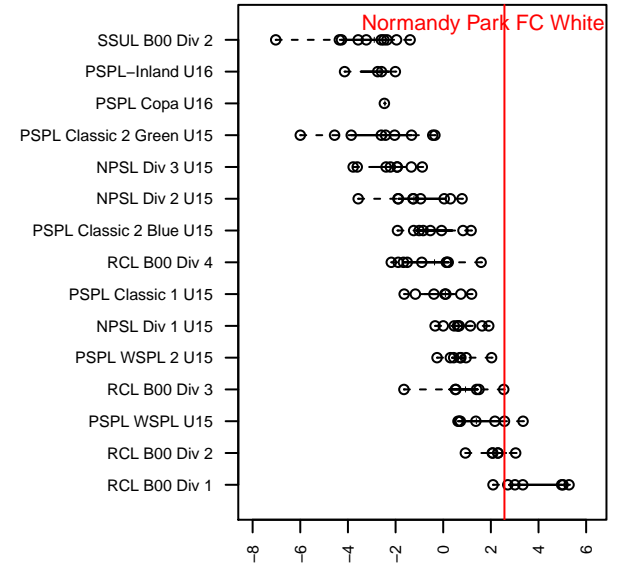

# Normandy Park FC White B00

Normandy Park FC  
 Normandy Park, WA  
 B00 total strength=1506  
 attack=13.51 defense=9.91  
 fall league = PSPL WSPL U15  
 notes= A team

alt names used:  
 Normandy Park FC White

Venues played:  
 2015 Rainier Challenge Samba U16  
 2015 PSPL WSPL U15

**Normandy Park FC White B00**  
 Dots are actual minus expected GF (blue circles) and GA (red triangles).  
 Blue line is smoothed change in attack strength. Red is smoothed change in defense strength.

**attack and defense variance (black dot)  
relative to other teams  
and top 10 in region**

**attack and defense rating  
relative to others at age  
and all opponents in last 13 months**

**Performance relative to 13 month average**